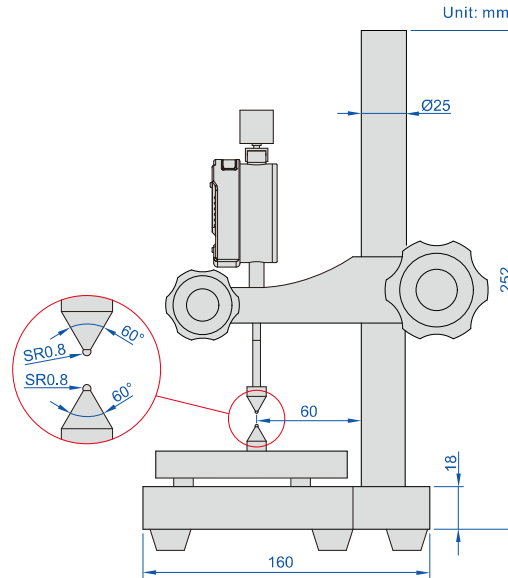

DIGITAL GEOMEMBRANE THICKNESS GAGE

DATA
OUTPUT

2259-10

- Measure thickness of geomembranes
- Button function: on/off, inch/mm, zero, data preset, change measuring direction, absolute/incremental measurement
- CR2032 battery, automatic power off (time is adjustable)
- Supplied with dust cover
- Optional accessory: data output cable (code 7315-50M, 7302-50M)

Code	Range	Resolution	Accuracy	Pressure
2259-10	12.7mm/0.5"	0.001mm/0.00005"	5µm	0.56±0.05N